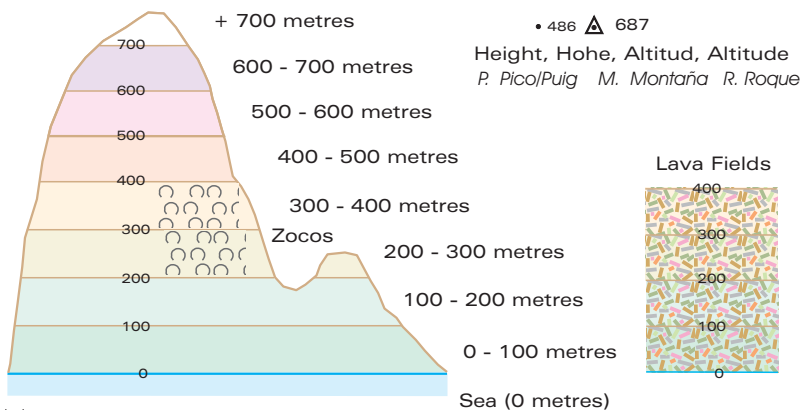

Legend - Legende - Leyenda - Légende

ROADS, STRAÙE, CARRETERA, ROUTE

Walking Routes, Wanderweg, Sendero, Chemin.

ALTITUDE, HÖHE, ALTITUD, ALTITUDE

Lanzarote Tour & Trail Map 2nd ed Super-Durable version

Super-Durable edition. Published July 2009 by Discovery Walking Guides Ltd.
Northampton NN5 7HJ. England. ISBN 978-1904946588 Copyright David Brawn July 2009.
All rights reserved. No reproduction without express written permission.