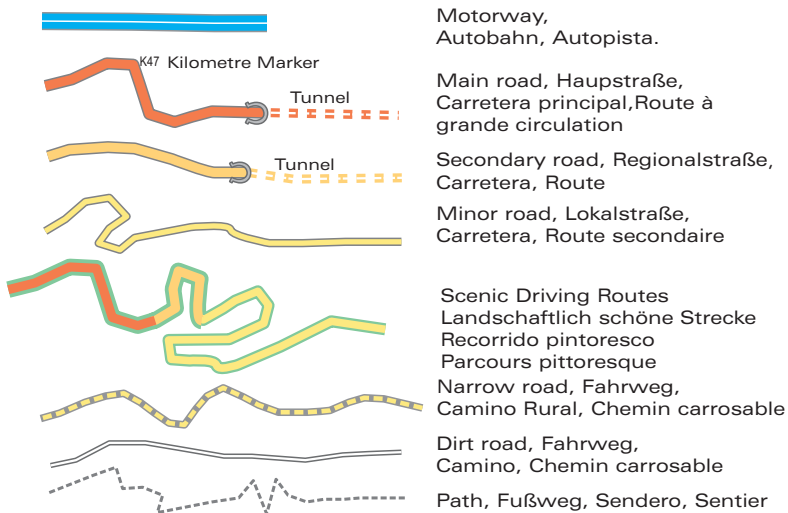

Legend - Legende - Leyenda - Légende

ROADS, STRAÙE, CARRETERA, ROUTE

Walking Routes, Wanderweg, Sendero, Chemin.

ALTITUDE, HÖHE, ALTITUD, ALTITUDE

Lanzarote Tour & Trail Map 2nd ed Super-Durable version

Super-Durable edition. Published July 2009 by Discovery Walking Guides Ltd.
Northampton NN5 7HJ. England. ISBN 978-1904946588 Copyright David Brawn July 2009.
All rights reserved. No reproduction without express written permission.